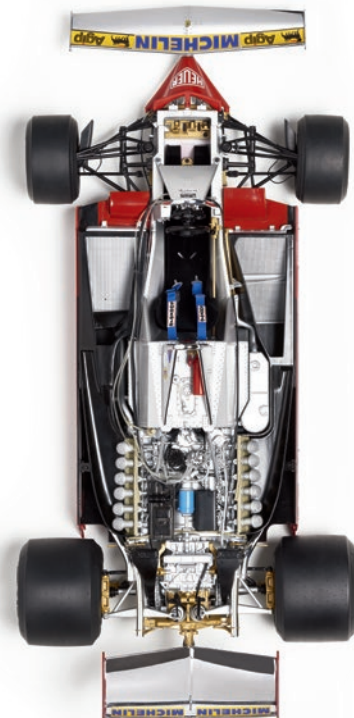

# 312 T4

OFFICIAL  
**1:8**  
SCALE  
MODEL

[agoramodels.com](http://agoramodels.com)

Jump on board a true modelling masterpiece – the legendary 1979 Formula 1 Championship winning car. Driven by Gilles Villeneuve, one of the most beloved Ferrari drivers and still unsurpassed today for talent, personality and courage.

# FERRARI 312 T4

- DIE CAST METAL BODYWORK
- TURNING WHEELS
- REALISTIC DETAILS