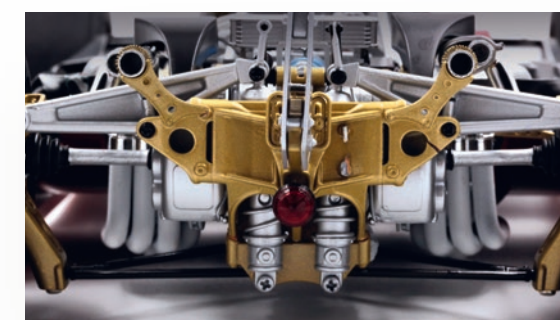

AUTHENTIC ENGINE

Faithfully reproduced 515 bhp, Type 015 Flat 12-cylinder engine and total perfection of all mechanical components.