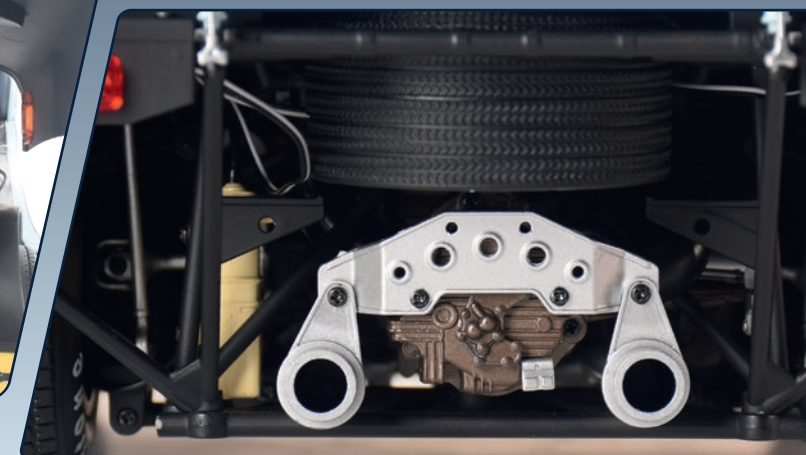

The Le Mans-winning 917 used a 12-cylinder engine, replicated at 1:8 scale in the most extraordinary detail.