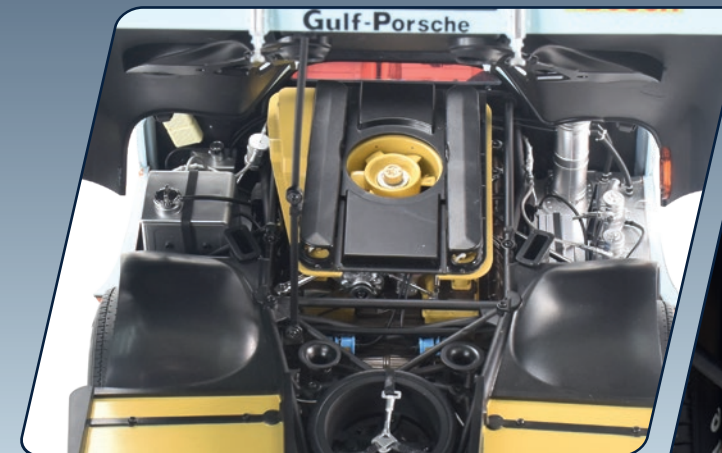

The Le Mans-winning 917 used a 12-cylinder engine, replicated at 1:8 scale in the most extraordinary detail.