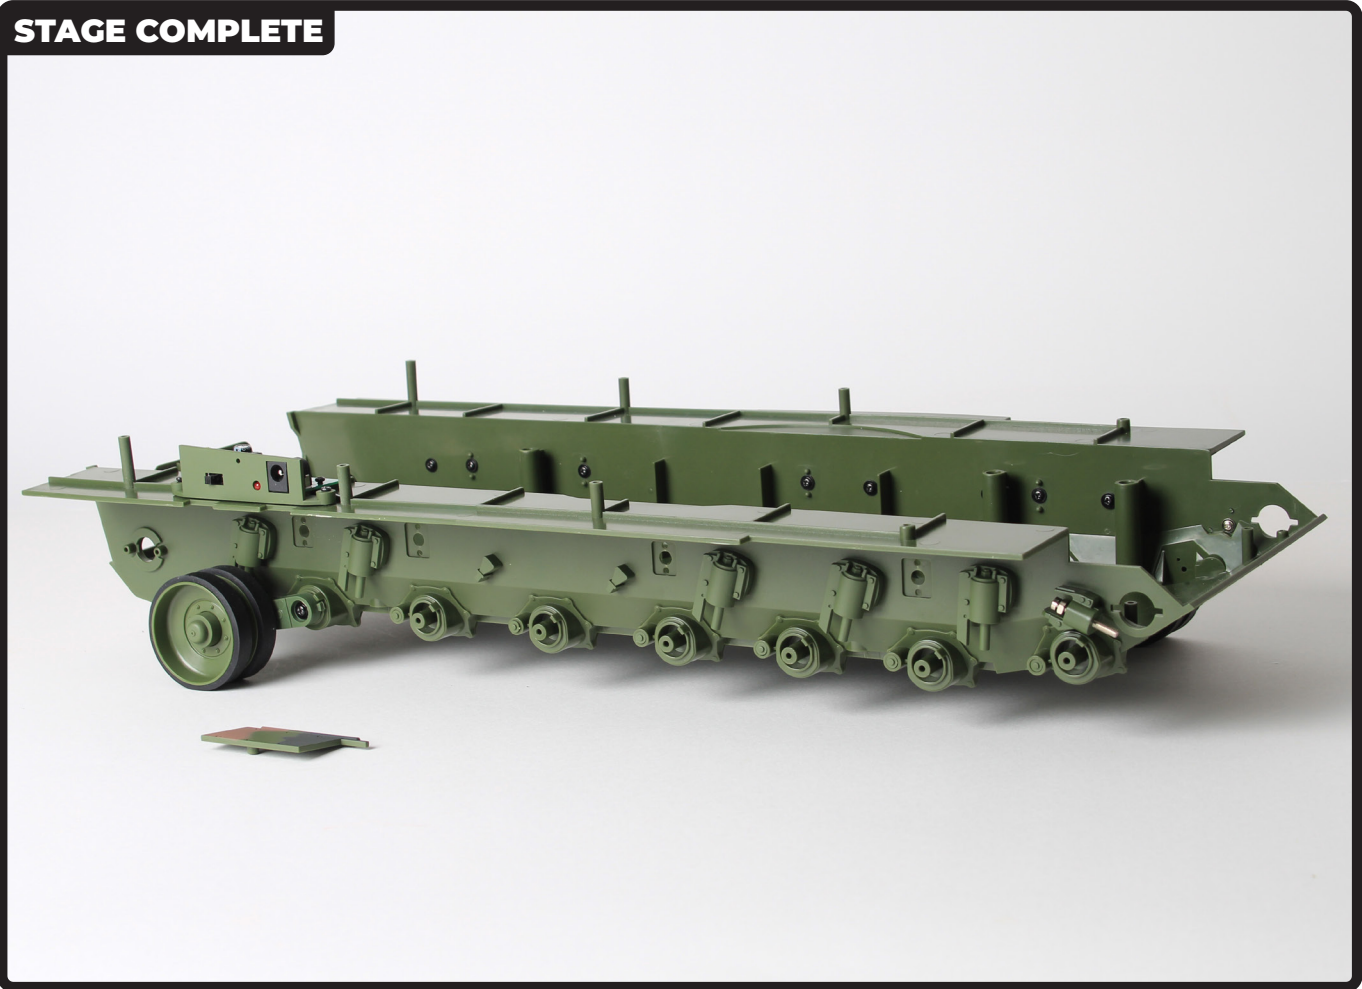

STAGE COMPLETE