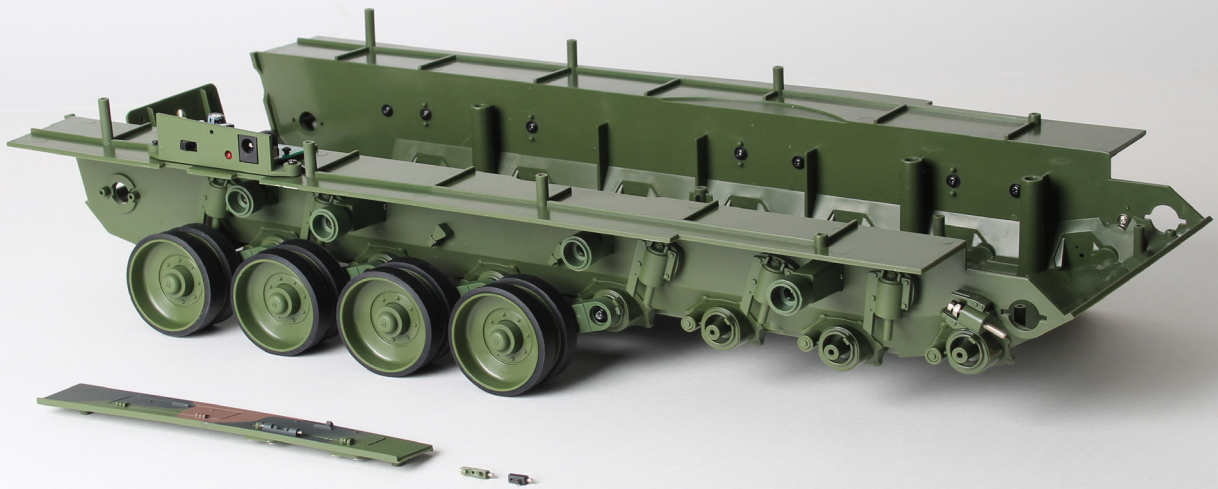

STAGE COMPLETE