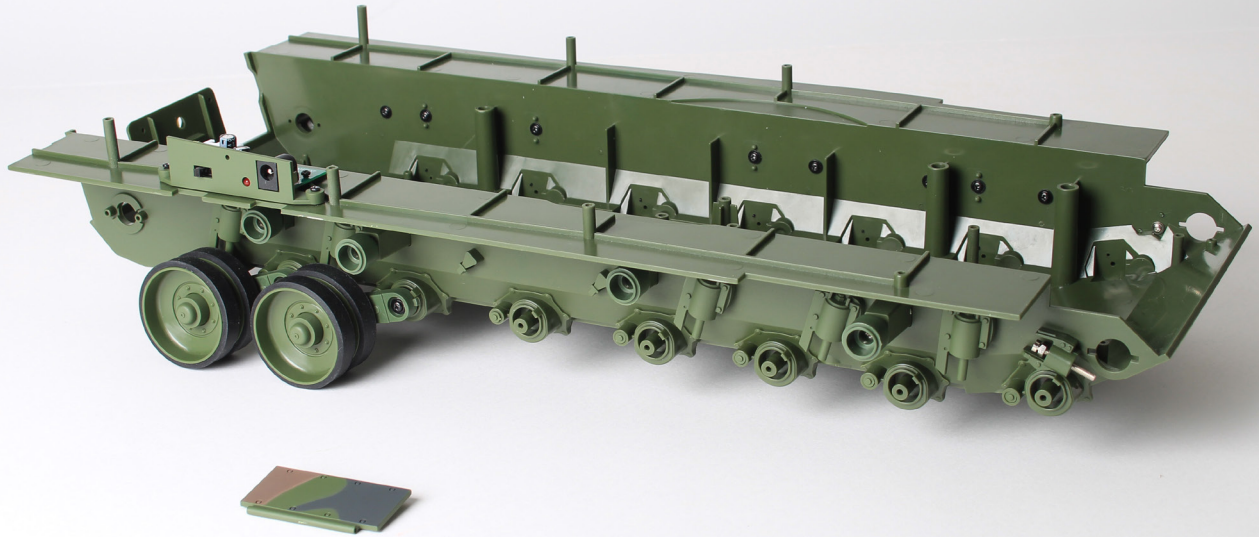

STAGE COMPLETE