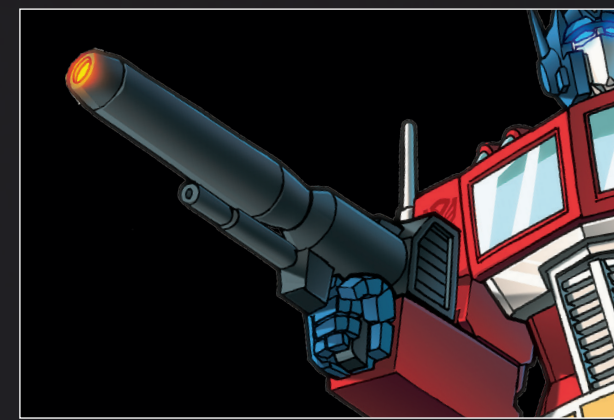

DE: Durch **SCHLITZE IN DER BRUSTPLATTE** sind Details sichtbar, die einen Kühler eines echten Fahrzeugs simulieren.

EN: **ILLUMINATED MATRIX OF LEADERSHIP** in two versions: one is removable, hidden behind a matrix chamber door; the second is slightly bigger, to be held aloft in his iconic pose.

FR: Sa **MATRICE DE COMMANDEMENT ILLUMINÉE** est proposée en deux versions : l'une est amovible, cachée derrière une porte de compartiment ; la seconde est légèrement plus grande et le personnage peut la tenir en hauteur dans sa célèbre pose.

DE: **BELEUCHTETE MATRIX OF LEADERSHIP** in zwei Versionen: eine ist entfernbar, versteckt hinter einer Matrixkammertür; die zweite ist etwas größer, um sie in seiner kultigen Pose emporzuhalten.

EN: **SOUNDS** include Optimus Prime phrases, sound effects and music clips.

FR: Les **SONS** incluent des phrases d'Optimus Prime, des effets sonores et des clips musicaux.

DE: **GERÄUSCHE** umfassen Optimus Prime-Sätze, Geräuscheffekte und Musikclips.

EN: WEAPONS

Self-assembly Blaster and Energon Axe, including lighting effects, can be held or stored

FR: ARMES INCLUSES

Le canon et la hache de combat à assembler intègrent des effets lumineux et peuvent être tenus ou rangés

DE: MIT WAFFEN

Blaster und Kampfaxt zum Zusammenbauen, mit Lichteffekten; die Waffen können gehalten oder verstaut werden

EN: METALLIC PAINT

Metallic red and blue 'vehicle' paint plus metal and silver parts to highlight the extraordinary details

FR: PEINTURE MÉTALLISÉE

Peinture « automobile » rouge et bleue métallisée, avec pièces métalliques et argentées pour mettre en valeur l'incroyable richesse des détails

DE: METALLICFARBE

Rote und blaue „Fahrzeug“-Metallicfarbe plus Metall- und Silberteile zur Hervorhebung der außerordentlichen Details

SPECIFICATION

780 mm
(31")

380 mm
(15")

11 kg
(24½ lbs)

PCS

X600